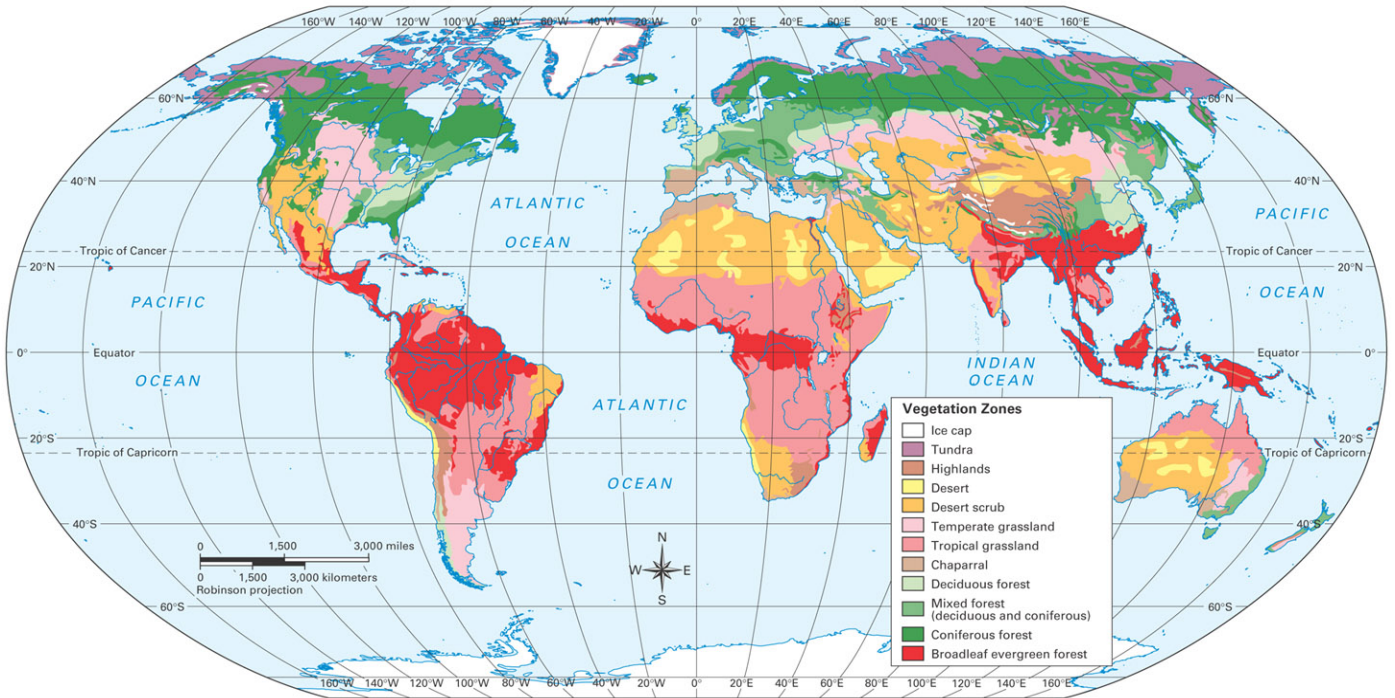

Vegetation Zones of the World

Climate Zones of the World

Core: 3 4 5 6 7

Name: _____

City Name	Lat/Longitude	Name of Climate Zone	Type of Vegetation Zone
A			
B			
C			
D			
E			
F			

According to the maps, arid climates usually have what types of vegetation? Explain why you think this is.

Core: 3 4 5 6 7

Name: _____

City Name	Lat/Longitude	Name of Climate Zone	Type of Vegetation Zone
A			
B			
C			
D			
E			
F			

According to the maps, arid climates usually have what types of vegetation? Explain why you think this is.