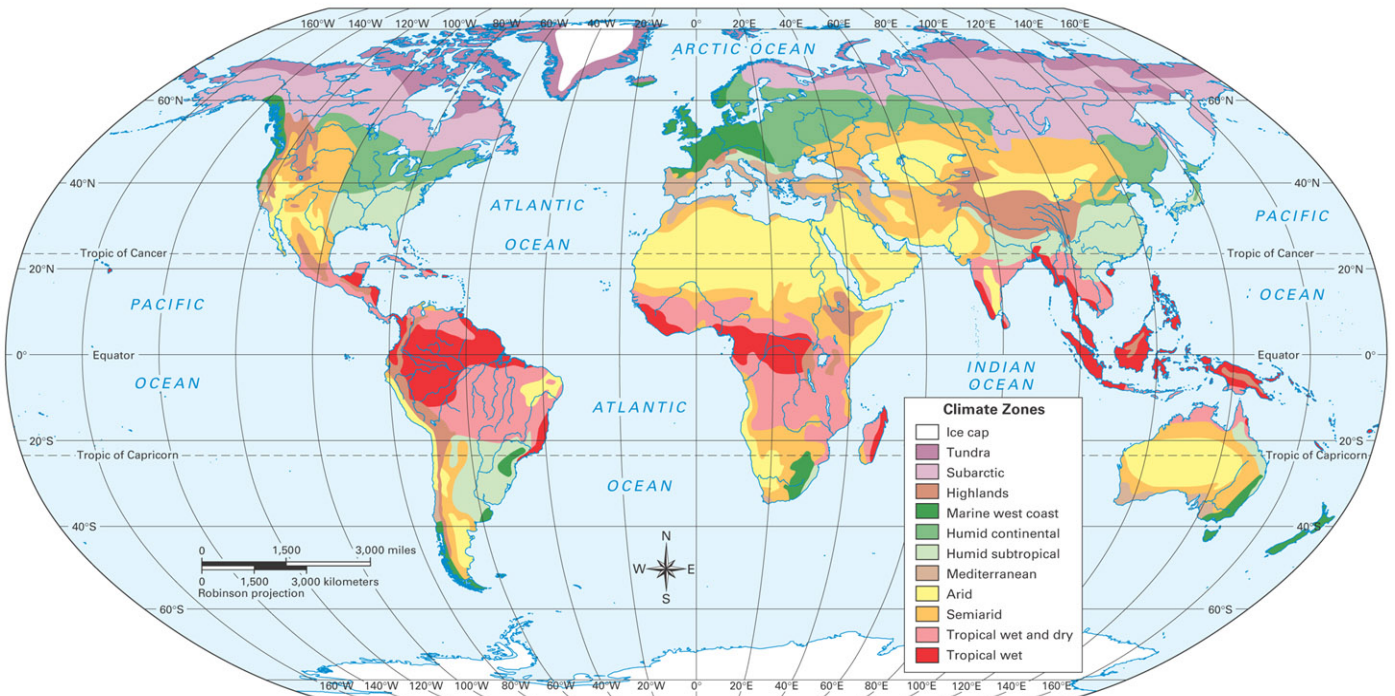

Vegetation Zones of the World

Climate Zones of the World

Core: 3 4 5 6 7

Name: _____

City Name	Lat/Longitude	Name of Climate Zone	Type of Vegetation Zone
A			
B			
C			
D			
E			
F			

According to the maps, arid climates usually have what types of vegetation? Explain why you think this is.

Core: 3 4 5 6 7

Name: _____

City Name	Lat/Longitude	Name of Climate Zone	Type of Vegetation Zone
A			
B			
C			
D			
E			
F			

According to the maps, arid climates usually have what types of vegetation? Explain why you think this is.